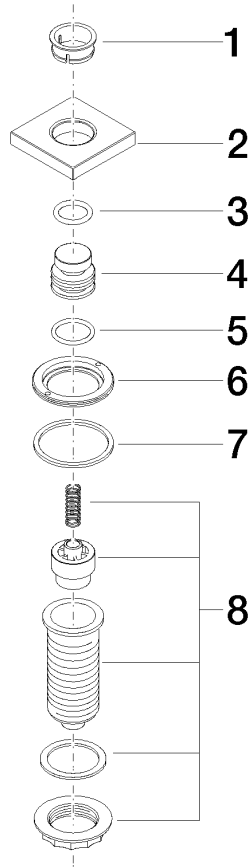

For more information go to www.insinkerator.com

Fits LOT

	Chrome	10 714 970-00
	Brushed Platinum	10 714 970-06
	Platinum	10 714 970-08
	Durabross (23kt Gold)	10 714 970-09
	Dark Chrome	10 714 970-19
	Brushed Durabross (23kt Gold)	10 714 970-28
	Brushed Champagne (22kt Gold)	10 714 970-46
	Champagne (22kt Gold)	10 714 970-47
	Brushed Chrome	10 714 970-93
	Brushed Dark Platinum	10 714 970-99

10 714 970

mm [inches]

10 714 970

Parts for other finishes can be found here: Brushed Platinum

Spare parts list

No.	Item Number	Name	Quantity used	Delivery time
1	09 28 10 141 90	sleeve	1	2
2	09 27 87 013-00	rosette	1	10
3	09 14 10 507 90	seal	1	2
4	09 21 33 045-00	insert	1	10
5	09 14 10 015 90	seal	1	2
6	09 24 01 030 90	ring	1	2
7	09 14 05 037 90	seal	1	2
8	04 30 01 186 00 90	sleeve	1	2