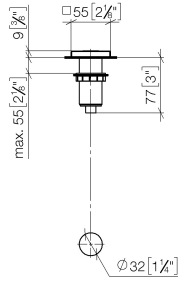

For more information go to www.insinkerator.com

Fits LOT

	Chrome	10 714 970-00
	Brushed Platinum	10 714 970-06
	Platinum	10 714 970-08
	Durabross (23kt Gold)	10 714 970-09
	Dark Chrome	10 714 970-19
	Brushed Durabross (23kt Gold)	10 714 970-28
	Brushed Champagne (22kt Gold)	10 714 970-46
	Champagne (22kt Gold)	10 714 970-47
	Brushed Chrome	10 714 970-93
	Brushed Dark Platinum	10 714 970-99

10 714 970

mm [inches]

10 714 970

Parts for other finishes can be found here: Brushed Platinum

Spare parts list

No.	Item Number	Name	Quantity used	Delivery time
1	09 28 10 141 90	sleeve	1	2
2	09 27 87 013-00	rosette	1	10
3	09 14 10 507 90	seal	1	2
4	09 21 33 045-00	insert	1	10
5	09 14 10 015 90	seal	1	2
6	09 24 01 030 90	ring	1	2
7	09 14 05 037 90	seal	1	2
8	04 30 01 186 00 90	sleeve	1	2